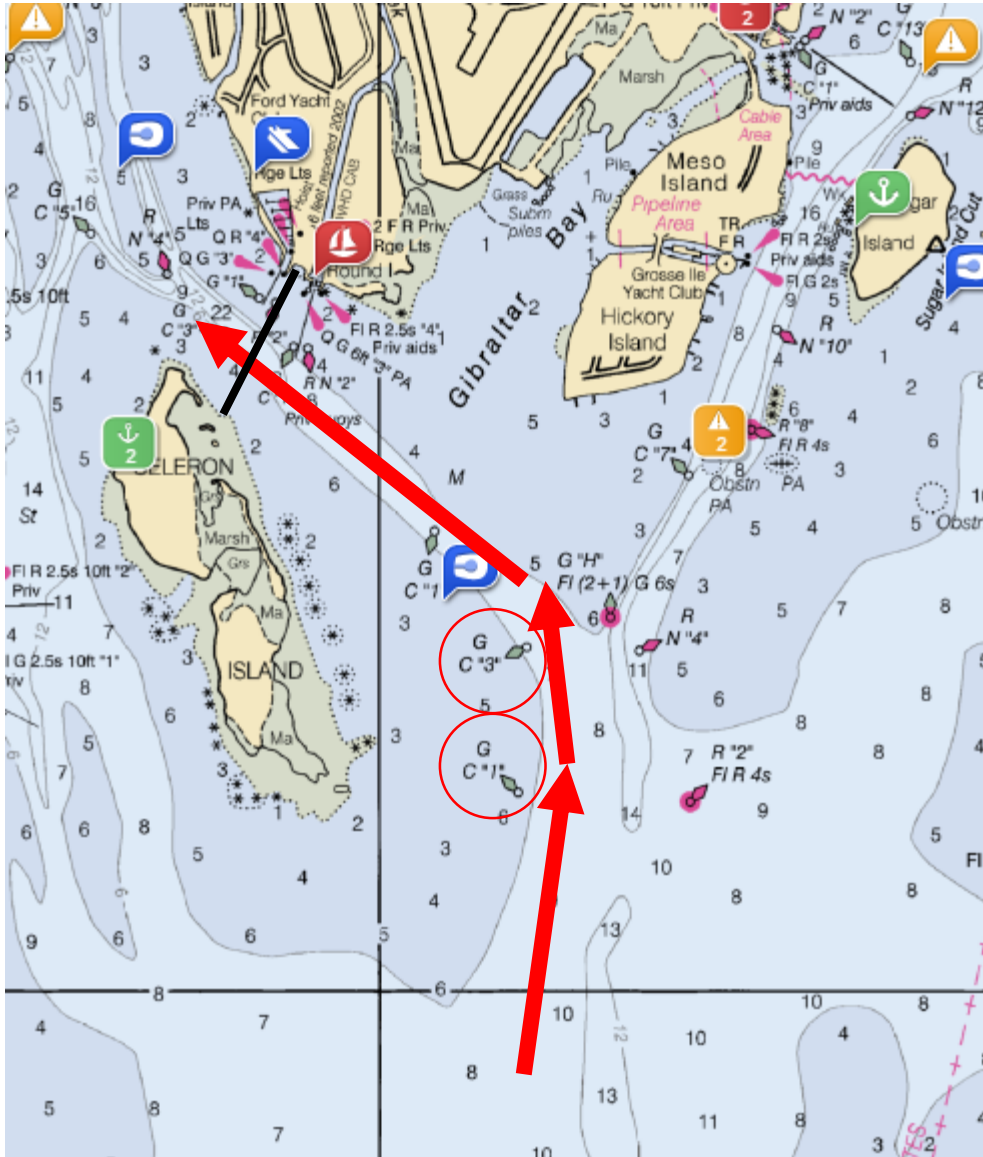

The Extra Fun Champagne Finish Course

Proceed from the Finish line North, keeping G 1 and G 3 to port, then finish between the FYC flag pole and the North opening in the Celeron island breakwater.

Please let the FYC "Shore" R/C know when you finish on channel 71 that you plan to race the Champagne Event.